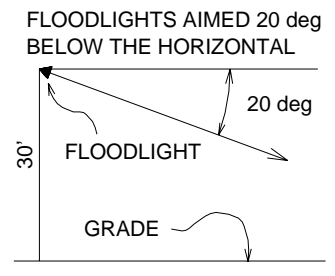

ARRANGEMENT: 6 FLOODLIGHTS ON POLE  
 AIMED 30-DEGREES APART.

AREA LIGHTED TO .5 FC OR HIGHER: 64,609 sq ft

Scale: 1" = 50 feet