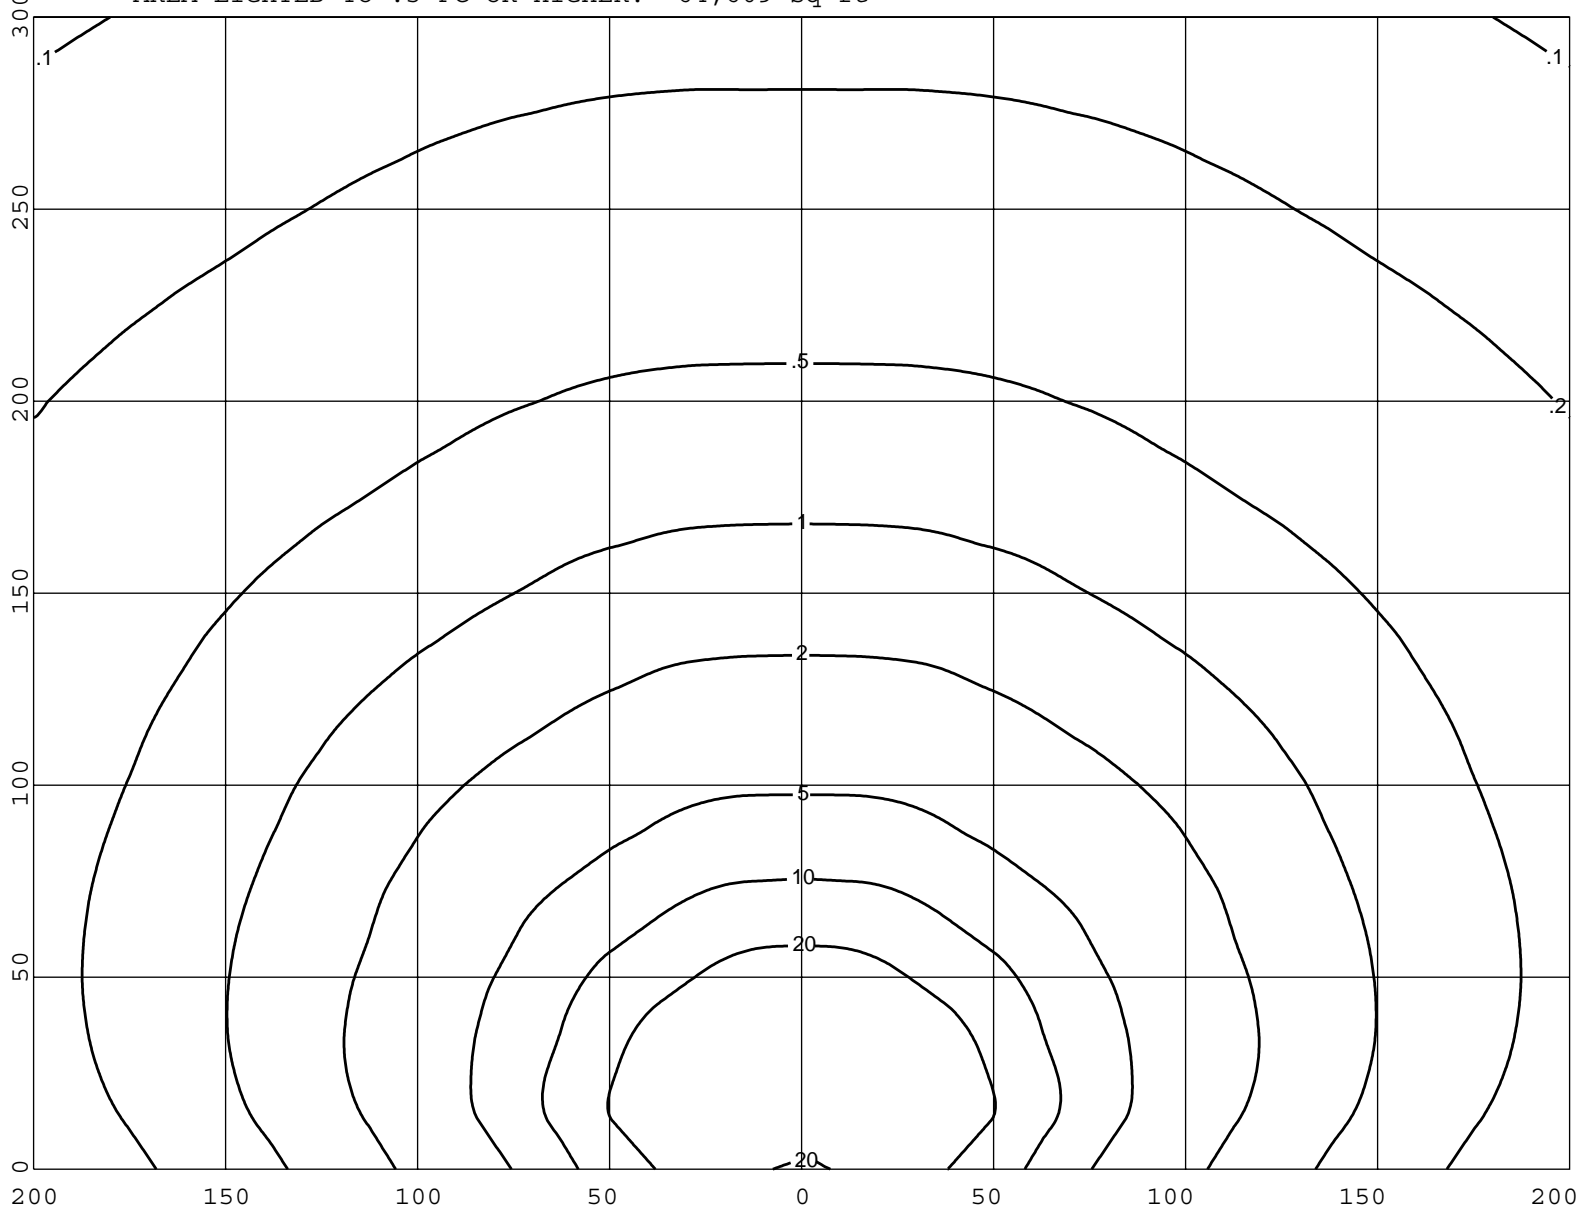

**ISOLINES OF HORIZONTAL FOOTCANDLES**  
 Values based on 30 foot mounting height.

REPORT NUMBER: ITL89214-D-APPLICATION

PREPARED FOR: ALLMAND BROS., INC.  
 DATE: 05/17/17  
 CATALOG NUMBER: ALLMAND 1250W LAMP, ADVANCE 1250W 120V BALLAST, DOMESTIC SHO FIXTURE  
 LAMP: ONE 1250-WATT CLEAR BT-37 METAL HALIDE, ALLMAND MS1250/HORZ, HORIZONTAL POSITION.

ARRANGEMENT: 6 FLOODLIGHTS ON POLE  
 AIMED 30-DEGREES APART.

AREA LIGHTED TO .5 FC OR HIGHER: 64,609 sq ft

Scale: 1" = 50 feet